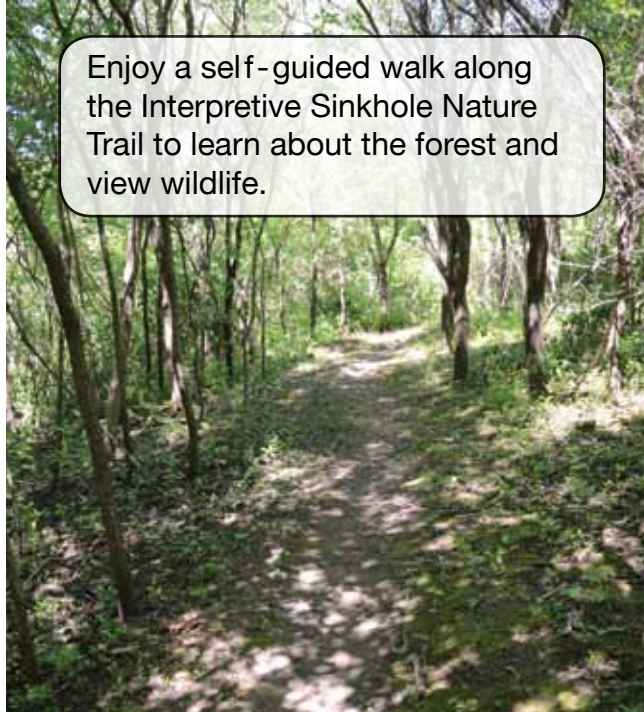

Nature Trail

Enjoy a self-guided walk along the Interpretive Sinkhole Nature Trail to learn about the forest and view wildlife.

Personal Tour

Enjoy a professionally guided, 1-hour private tour through Wisconsin's Longest Cave.