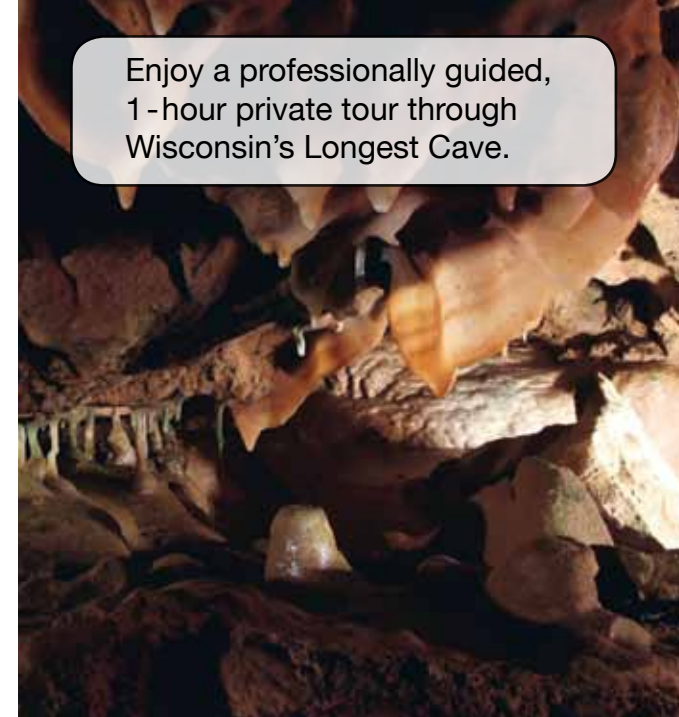

www.acoolcave.org

W965 State Road 29, Spring Valley, WI 54767

v.4/19

BIRTHDAY PARTIES

CRYSTAL CAVE

Worry-Free Planning

Celebrate your birthday in our shaded picnic grounds or covered shelter. We will provide the cups, cake plates, napkins, and forks.

Nature Trail

Enjoy a self-guided walk along the Interpretive Sinkhole Nature Trail to learn about the forest and view wildlife.

Personal Tour

Enjoy a professionally guided, 1-hour private tour through Wisconsin's Longest Cave.